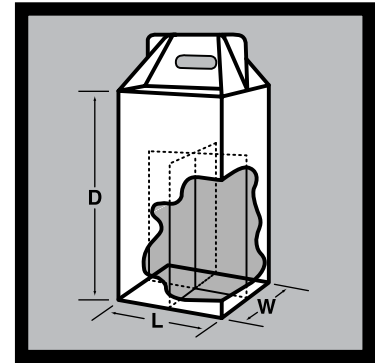

**2BP 3BP**

**CORRUGATED (DIE-CUT)  
ONE PIECE SELF-  
LOCKING CARRY-  
OUT BOTTLE PACKS**

**32 ECT #3 WHITE OUTSIDE**

*Furnished flat—No tape, glue or staples  
necessary—Assemble in seconds—  
Fits all standard wine, liquor and champagne  
bottles—Ideal for carry-out, gifts and storage—  
2-BP and 3-BP packs can be placed back to  
back for ease in carrying—Not to be used as a shipper.*

**4BP 6BP**

**AMALGAMATION PERMITTED TO OBTAIN QUANTITY PRICES**

Stock No.	Inside Dimensions L x W x D	Wt. Per Each	No. Per Bundle	No. Per Pallet	Less Than 100	PRICE PER EACH IN QUANTITIES OF			
						100	250	500	1000
<b>2BP</b>	7 <sup>1</sup> / <sub>8</sub> x 3 <sup>1</sup> / <sub>2</sub> x 13 <sup>1</sup> / <sub>4</sub> (2 Pack)	.420	25	700	1.89	1.631	1.399	1.261	1.106
<b>3BP</b>	10 <sup>3</sup> / <sub>4</sub> x 3 <sup>1</sup> / <sub>2</sub> x 13 <sup>1</sup> / <sub>4</sub> (3 Pack)	.586	25	700	2.67	2.341	2.020	1.817	1.601
<b>4BP</b>	7 <sup>1</sup> / <sub>4</sub> x 7 <sup>1</sup> / <sub>4</sub> x 13 <sup>1</sup> / <sub>4</sub> (4 Pack)	.624	25	700	2.88	2.625	2.312	2.079	1.885
<b>6BP</b>	10 <sup>3</sup> / <sub>4</sub> x 7 <sup>1</sup> / <sub>4</sub> x 13 <sup>1</sup> / <sub>4</sub> (6 Pack)	.842	25	700	3.32	2.998	2.630	2.393	2.174