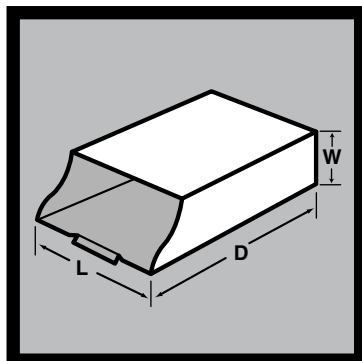

CORRUGATED (DIE-CUT)
ONE PIECE SELF-LOCKING
COUNTER DISPLAY EASELS

200# TEST #1 WHITE TWO SIDES

Furnished flat — No tape, glue or staples necessary — Assemble in seconds — Used to display catalogs and other types of literature — Not to be used as a shipper — All dimensions are inside dimensions.

Stock No.	Inside Dimensions L x W x D		AMALGAMATION PERMITTED TO OBTAIN QUANTITY PRICES					PRICE PER EACH IN QUANTITIES OF			
			Wt. Per Each	No. Per Bundle	No. Per Pallet	Less Than 100	100	250	500	1000	
TCD1	3 ⁷ / ₈ x 1 ³ / ₄ x 8 ¹ / ₂	(F = 2 ⁷ / ₁₆ ")	.088	50	2800	.70	.603	.537	.486	.459	
TCD2	8 ³ / ₄ x 2 x 11 ¹ / ₄	(F = 2 ³ / ₄ ") (Letter Size)	.194	50	1400	1.05	.898	.820	.751	.710	

CORRUGATED (DIE-CUT)
ONE PIECE SELF-LOCKING
MAGAZINE-LITERATURE FILE

32 ECT #3 WHITE OUTSIDE

Furnished flat — No tape, glue or staples necessary — Assemble in seconds — Used to organize, display, and store magazines, newsletters, pamphlets, annual reports, catalogs...all types of literature — Not to be used as a shipper — All dimensions are inside dimensions.

CORRUGATED (DIE-CUT)
ONE PIECE SELF-LOCKING
LITERATURE TRAYS

32 ECT #3 WHITE OUTSIDE

Furnished flat — No tape, glue or staples necessary — Assemble in seconds — Used to organize your literature, storage shelves — Not to be used as a shipper — All dimensions are inside dimensions.