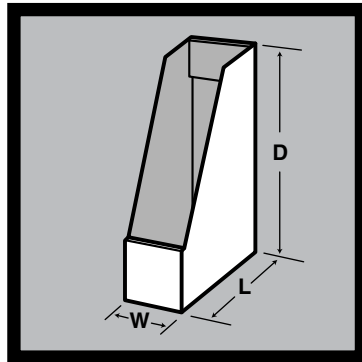

CORRUGATED (DIE-CUT)
ONE PIECE SELF-LOCKING
COUNTER DISPLAY EASELS

200# TEST #1 WHITE TWO SIDES

Furnished flat — No tape, glue or staples necessary — Assemble in seconds — Used to display catalogs and other types of literature — Not to be used as a shipper — All dimensions are inside dimensions.

Stock No.	Inside Dimensions L x W x D		AMALGAMATION PERMITTED TO OBTAIN QUANTITY PRICES					PRICE PER EACH IN QUANTITIES OF			
			Wt. Per Each	No. Per Bundle	No. Per Pallet	Less Than 100	100	250	500	1000	
TCD1	3 ⁷ / ₈ x 1 ³ / ₄ x 8 ¹ / ₂	(F = 2 ⁷ / ₁₆ ")	.088	50	2800	.70	.603	.537	.486	.459	
TCD2	8 ³ / ₄ x 2 x 11 ¹ / ₄	(F = 2 ³ / ₄ ") (Letter Size)	.194	50	1400	1.05	.898	.820	.751	.710	

CORRUGATED (DIE-CUT)
ONE PIECE SELF-LOCKING
MAGAZINE-LITERATURE FILE

32 ECT #3 WHITE OUTSIDE

Furnished flat — No tape, glue or staples necessary — Assemble in seconds — Used to organize, display, and store magazines, newsletters, pamphlets, annual reports, catalogs...all types of literature — Not to be used as a shipper — All dimensions are inside dimensions.

CORRUGATED (DIE-CUT)
ONE PIECE SELF-LOCKING
LITERATURE TRAYS

32 ECT #3 WHITE OUTSIDE

Furnished flat — No tape, glue or staples necessary — Assemble in seconds — Used to organize your literature, storage shelves — Not to be used as a shipper — All dimensions are inside dimensions.